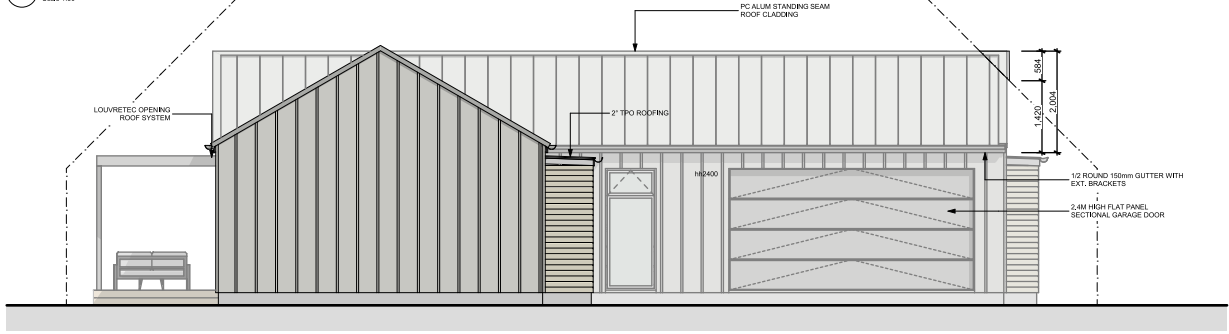

EXTERIOR RENDERS

Wanaka
LOT 19311

Concept North Elevation
Scale: 1:50

Concept East Elevation
Scale: 1:50

Concept South Elevation
Scale: 1:50

Concept West Elevation
Scale: 1:50

EXTERIOR COLOUR SCHEME

Gull Grey

Wood X
Mainsale

Matt
Appliance
White

Wanaka
LOT 19311