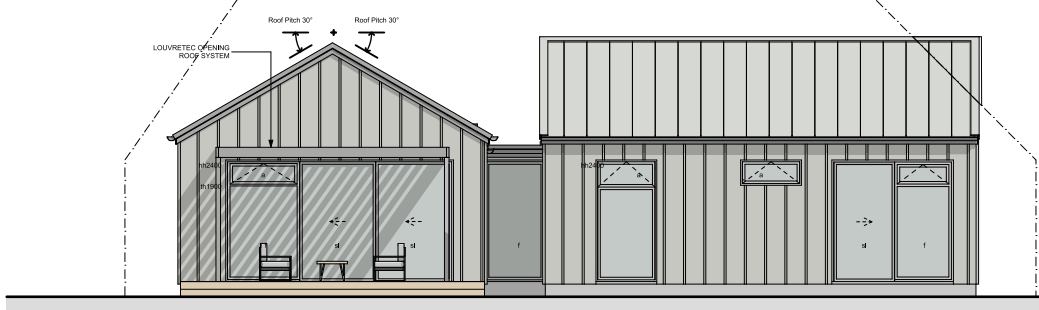

EXTERIOR RENDERS

Wanaka
LOT 19311

Concept North Elevation
Scale: 1:50

Concept East Elevation
Scale: 1:50

Concept South Elevation
Scale: 1:50

Concept West Elevation
Scale: 1:50

EXTERIOR COLOUR SCHEME

Gull Grey

Wood X
Mainsale

Matt
Appliance
White

Wanaka
LOT 19311