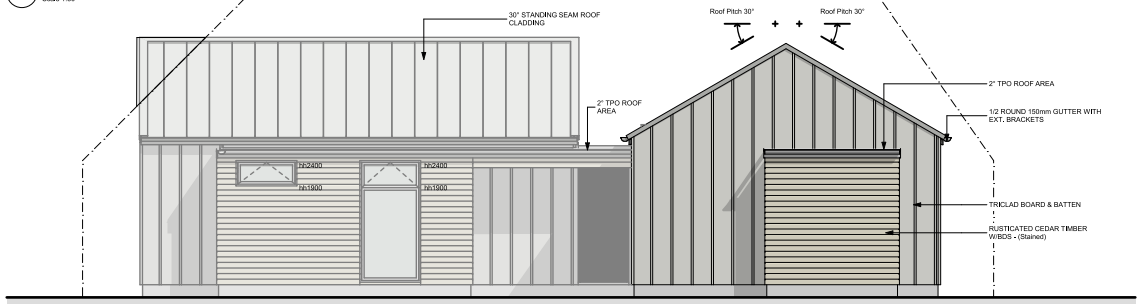

EXTERIOR RENDERS

Wanaka
LOT 19311

Concept North Elevation
Scale: 1:50

Concept East Elevation
Scale: 1:50

Concept South Elevation
Scale: 1:50

Concept West Elevation
Scale: 1:50

EXTERIOR COLOUR SCHEME

Gull Grey

Wood X
Mainsale

Matt
Appliance
White

Wanaka
LOT 19311