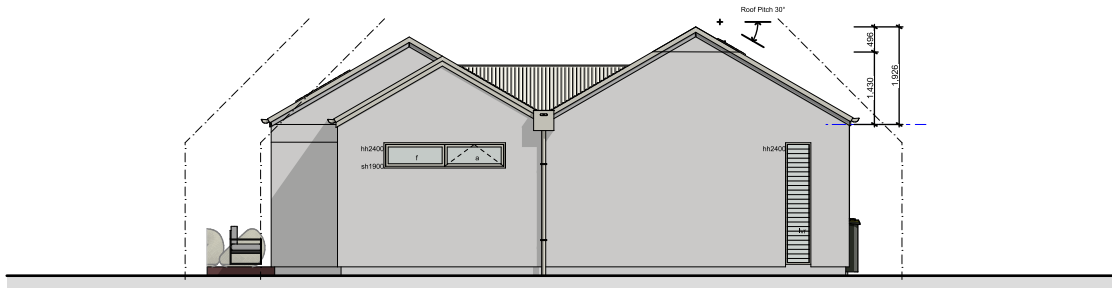

EXTERIOR RENDERS

Oreti
LOT 19309

Concept North Elevation
Scale 1:50

Concept East Elevation
Scale 1:50

Concept South Elevation
Scale 1:50

Concept West Elevation
Scale 1:50

EXTERIOR COLOUR SCHEME

Oreti
LOT 19309