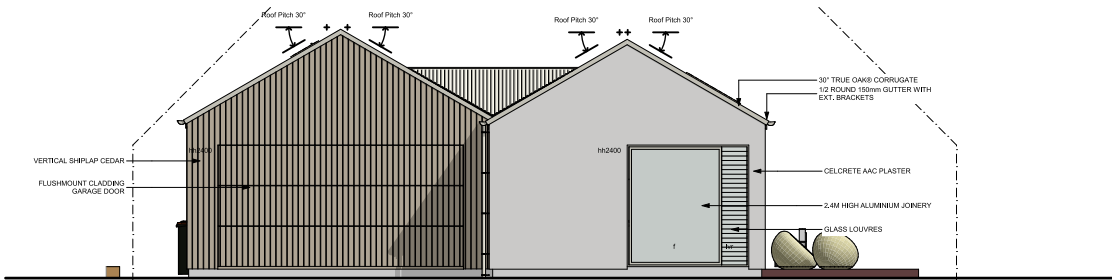

EXTERIOR RENDERS

Oreti
LOT 19309

Concept North Elevation
Scale 1:50

Concept East Elevation
Scale 1:50

Concept South Elevation
Scale 1:50

Concept West Elevation
Scale 1:50

EXTERIOR COLOUR SCHEME

Oreti
LOT 19309