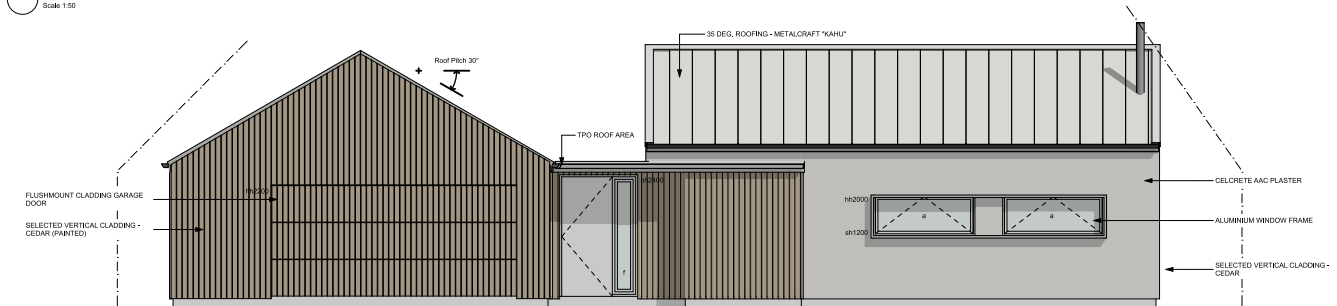

EXTERIOR RENDERS

Cardrona
LOT 19310

Concept North Elevation
Scale: 1:50

Concept East Elevation
Scale: 1:50

Concept South Elevation
Scale: 1:50

Concept West Elevation
Scale: 1:50

EXTERIOR COLOUR SCHEME

Cardrona
LOT 19310