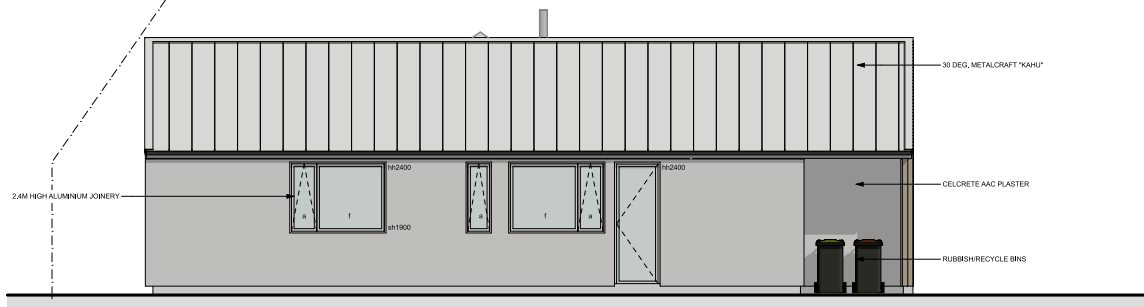

EXTERIOR RENDERS

Cardrona
LOT 19310

Concept North Elevation
Scale: 1:50

Concept East Elevation
Scale: 1:50

Concept South Elevation
Scale: 1:50

Concept West Elevation
Scale: 1:50

EXTERIOR COLOUR SCHEME

Cardrona
LOT 19310