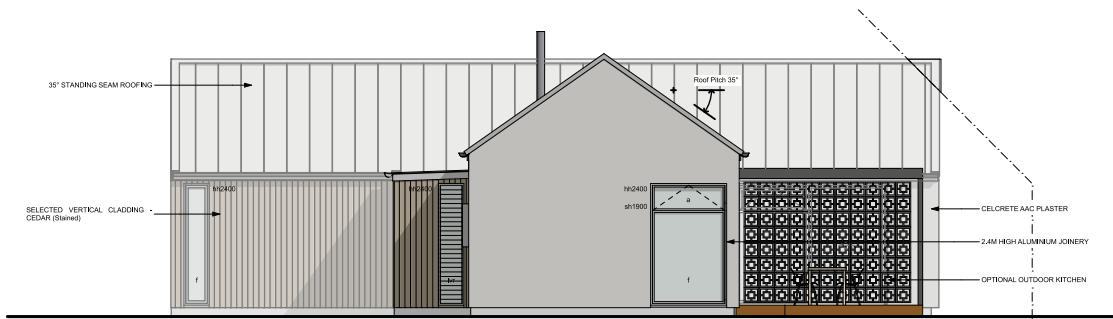

EXTERIOR RENDERS

Cardrona
LOT 19310

Concept North Elevation
Scale: 1:50

Concept East Elevation
Scale: 1:50

Concept South Elevation
Scale: 1:50

Concept West Elevation
Scale: 1:50

EXTERIOR COLOUR SCHEME

Cardrona
LOT 19310